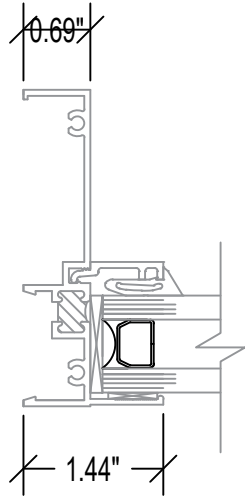

700 SERIES 3 1/4" DH

DOUBLE HUNG MULLED TO FIXED

5
JAMB