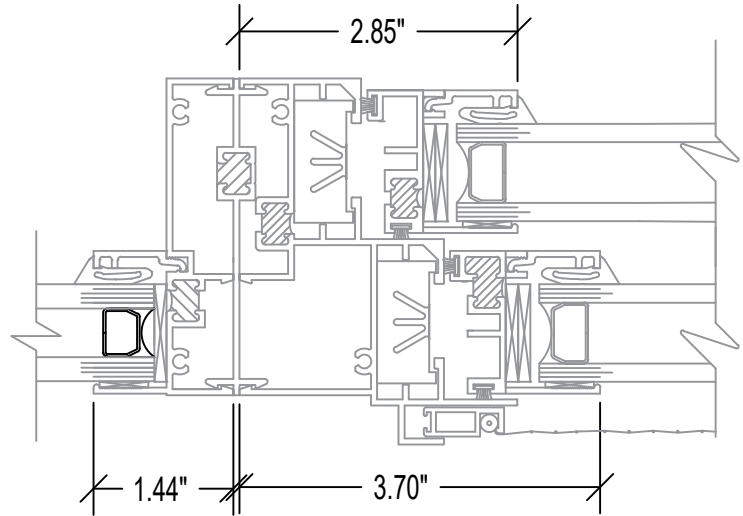

6
VERTICAL
MULLION